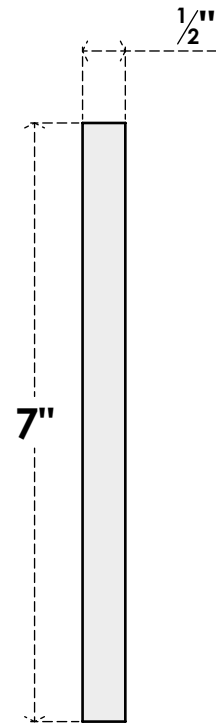

# ROSP070X070X050SDG09

7"W X 7"H X 1/2"P STANDARD SEDGWICK FLOWER ROSETTE WITH SQUARE EDGE, ARCHITECTURAL GRADE PVC

**FRONT**

**SIDE**

EKENA MILLWORK  
2300 WEST MAIN ST.  
CLARKSVILLE, TX 75426  
TOLL FREE: 866-607-0453  
WWW.EKENAMILLWORK.COM

### NOTES

1. INSTALLATION TO BE COMPLETED IN ACCORDANCE WITH MANUFACTURER'S SPECIFICATIONS.
2. DRAWING MAY NOT BE TO SCALE
3. THIS DRAWING IS INTENDED FOR DESIGN AND PLANNING PURPOSES ONLY.
4. ALL INFORMATION CONTAINED HEREIN WAS CURRENT AT THE TIME OF DEVELOPMENT BUT MUST BE REVIEWED AND APPROVED BY THE PRODUCT MANUFACTURER TO BE CONSIDERED ACCURATE.
5. ARCHITECTURAL GRADE PVC PRODUCTS ARE MADE FROM EXPANDED CELLULAR PVC AND COME NATURALLY WHITE BUT MAY BE PAINTED