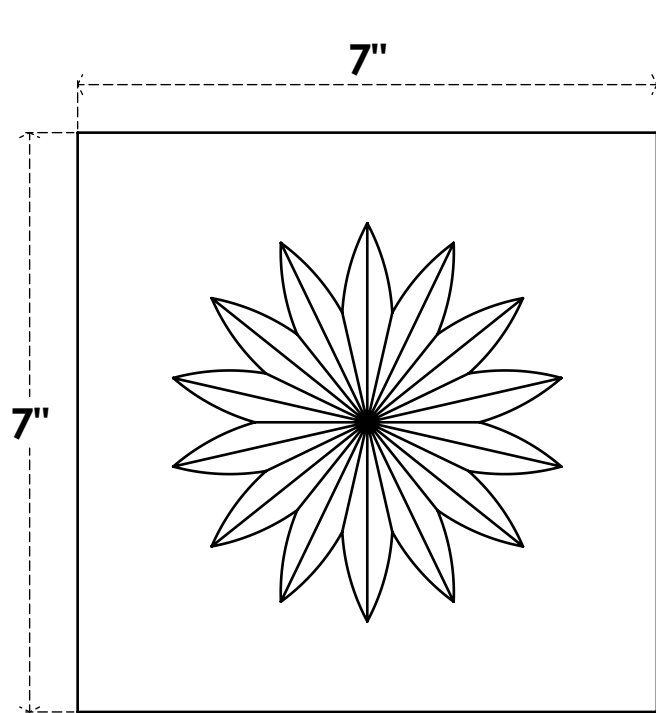

# ROSP070X070X050SDG09

7"W X 7"H X 1/2"P STANDARD SEDGWICK FLOWER ROSETTE WITH SQUARE EDGE, ARCHITECTURAL GRADE PVC

**FRONT**

**SIDE**

EKENA MILLWORK  
2300 WEST MAIN ST.  
CLARKSVILLE, TX 75426  
TOLL FREE: 866-607-0453  
WWW.EKENAMILLWORK.COM